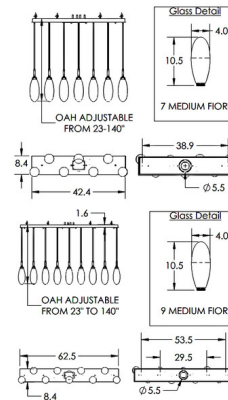

Specifications

COLOR Fiori White
 BODY FINISH Beige Silver
 WATTAGE 21.6W
 DIMMER Low Voltage Electronic
 DIMENSIONS 42.4"L x 8.4"W x 10.5"H
 INTEGRATED LED MODULE 7 x LED/3.08W/120V LED
 COUNTRY OF ORIGIN United States

Technical Information

PRODUCT DIMENSIONS Min/Max Adjustable Height: 23" - 140"
 COLOR RENDERING 93 CRI
 LAMP COLOR 3000K
 LUMENS/WATT 777.60
 LUMINOUS FLUX 2395 lumens

Shown in beige silver / fiori white