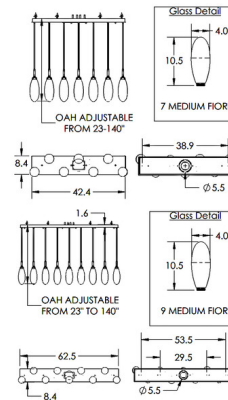

Lightology

lightology.com
866-954-4489
05-18-26

Project: _____

Company: _____

Location: _____ Fixture Type: _____

SPEC #: **HMR1365877**

Approved On: _____ Approved By: _____

Fiori Linear Multi Light Pendant By Hammerton Studio

Description

The Fiori Linear Multi Light Pendant brings a playful interpretation of midcentury modern style to your interior space. Lustrous buds of blown glass hang from a lineal, steel canopy, adding a soft, warm glow of illumination to your room. Cables are adjustable during installation to create your own unique look.

Shown in beige silver / fiori white

Specifications

COLOR	Fiori White
BODY FINISH	Beige Silver
WATTAGE	21.6W
DIMMER	Low Voltage Electronic
DIMENSIONS	42.4"L x 8.4"W x 10.5"H
INTEGRATED LED MODULE	7 x LED/3.08W/120V LED
COUNTRY OF ORIGIN	United States

Technical Information

PRODUCT DIMENSIONS	Min/Max Adjustable Height: 23" - 140"
COLOR RENDERING	93 CRI
LAMP COLOR	3000K
LUMENS/WATT	777.60
LUMINOUS FLUX	2395 lumens

CLICK TO VIEW PRODUCT

Notes: