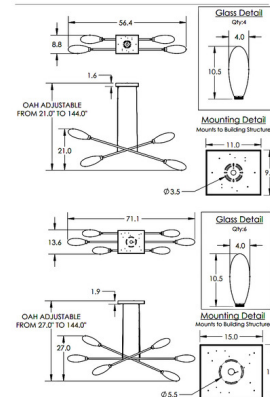

Lightology

lightology.com
866-954-4489
04-22-26

Project: _____
Company: _____
Location: _____ Fixture Type: _____
SPEC #: **HMR1365886**
Approved On: _____ Approved By: _____

Fiori Moda Linear Chandelier By Hammerton Studio

Description

The Fiori Moda Linear Chandelier brings a playful interpretation of midcentury modern style to your interior space. Lustrous buds of blown glass hang from a steel lineal canopy, adding a soft, warm glow of illumination to your room. Cables are adjustable during installation to create your own unique look.

Specifications

COLOR . . . . . Fiori White
BODY FINISH . . . . . Flat Bronze
WATTAGE 21W
DIMMER . . . . . Low Voltage Electronic
DIMENSIONS . . . . . 56.4"L x 8.8"W x 21"H
INTEGRATED LED MODULE . . . . . 4 x LED/5.25W/120V LED
COUNTRY OF ORIGIN . . . . . US Minor Outlying Islands

Technical Information

COLOR RENDERING . . . . . 93 CRI
LAMP COLOR 3000K
LUMENS/WATT 320.19
LUMINOUS FLUX . . . . . 1681 lumens

Notes:

CLICK TO VIEW PRODUCT