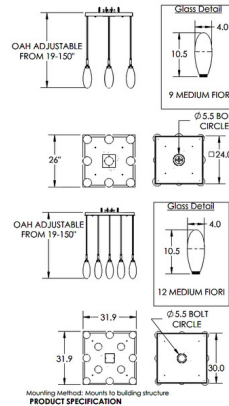

CLICK TO VIEW PRODUCT

Notes: