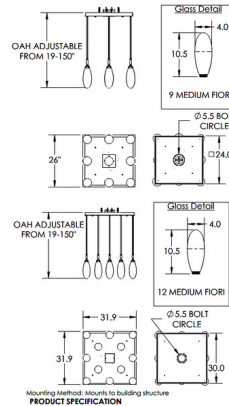

Specifications

COLOR White
 BODY FINISH Flat Bronze
 WATTAGE 47W
 DIMMER Low Voltage Electronic
 DIMENSIONS 26"W x 10.5"H x 26"D
 INTEGRATED LED MODULE 9 x LED/5.22W/120V LED
 COUNTRY OF ORIGIN United States

Technical Information

PRODUCT DIMENSIONS Min/Max Adjustable Height: 19" - 150"
 COLOR RENDERING 93 CRI
 LAMP COLOR 3000K
 LUMENS/WATT 590.04
 LUMINOUS FLUX 3080 lumens

Shown in flat bronze / white

CLICK TO VIEW PRODUCT