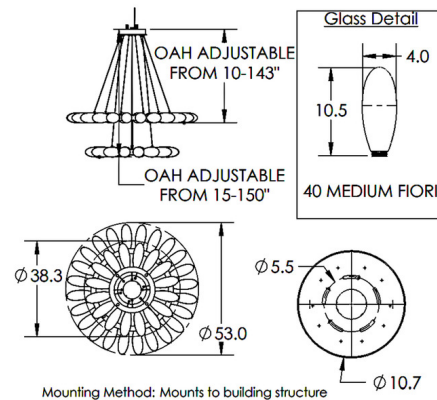

### Specifications

COLOR	Fiori White
BODY FINISH	Flat Bronze
WATTAGE	90W
DIMMER	Low Voltage Electronic
DIMENSIONS	53"W x 15"H
INTEGRATED LED MODULE	50 x LED/1.8W/120V LED
COUNTRY OF ORIGIN	United States

### Technical Information

PRODUCT DIMENSIONS	Min/Max Adjustable Height: 15" - 150"
COLOR RENDERING	93 CRI
LAMP COLOR	3000K
LUMENS/WATT	3,730.56
LUMINOUS FLUX	6715 lumens

Shown in flat bronze / fiori white