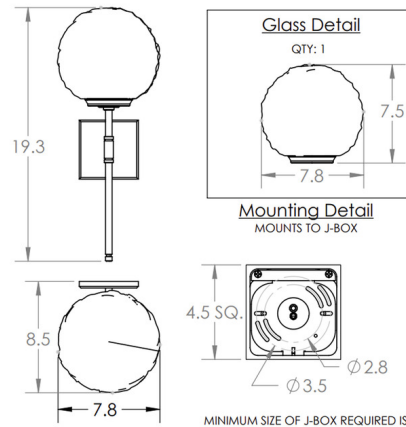

CLICK TO VIEW PRODUCT

Notes: