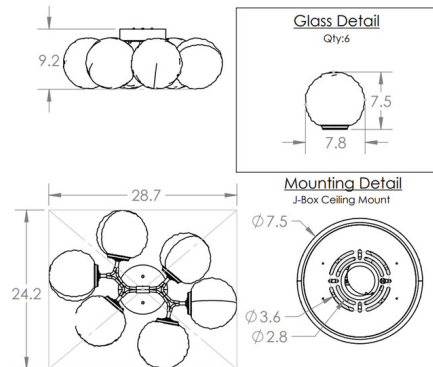

Shown in gilded brass / clear