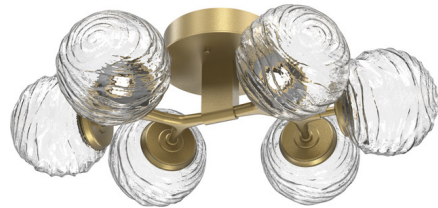

Lightology

lightology.com
866-954-4489
04-22-26

Project: _____

Company: _____

Location: _____ Fixture Type: _____

SPEC #: **HMR1366058**

Approved On: _____ Approved By: _____

Gaia Ceiling Flush Light

By Hammerton Studio

Description

The Gaia Ceiling Flush Light brings a modern, organic look to your interior space. The smooth frame holds beautifully contoured orbs of hand blown, lead-free Crystal that casts warm shadows of light across your room. Note: Opal White glass is not available in 2700K. Amber is not available in Beige Silver.

Specifications

COLOR . . . . . Clear
BODY FINISH . . . . . Gilded Brass
WATTAGE 16W
DIMMER . . . . . Low Voltage Electronic
DIMENSIONS . . . . . 28.7"W x 9.2"H x 24.2"D
INTEGRATED LED MODULE . . . . . 6 x LED/2.66W/120V LED
COUNTRY OF ORIGIN . . . . . United States

Technical Information

COLOR RENDERING . . . . . 93 CRI
LAMP COLOR 3000K
LUMENS/WATT 525.94
LUMINOUS FLUX . . . . . 1399 lumens