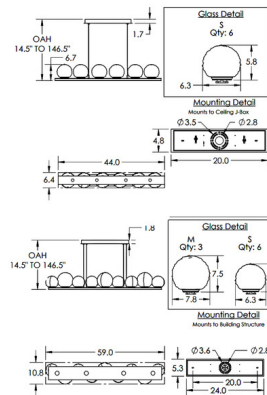

By Hammerton Studio

Description

The Gaia Linear Chandelier brings a modern, organic look to your interior space. The smooth lineal frame holds beautifully contoured orbs of hand blown, lead-free Crystal that casts warm shadows of light across your room. Note: Opal White glass is not available in 2700K. Note: Due to the weight of the largest fixture, additional ceiling support is required.

Shown in gilded brass / amber

Specifications

COLOR Amber
 BODY FINISH Gilded Brass
 WATTAGE 37W
 DIMMER Low Voltage Electronic
 DIMENSIONS 44"L x 6.4"W x 6.7"H
 INTEGRATED LED MODULE 10 x LED/3.7W/120V LED
 COUNTRY OF ORIGIN United States

Technical Information

PRODUCT DIMENSIONS Min/Max Adjustable Height: 14.5" - 146.5"
 COLOR RENDERING 93 CRI
 LAMP COLOR 3000K
 LUMENS/WATT 832.43
 LUMINOUS FLUX 3080 lumens

CLICK TO VIEW PRODUCT

Notes: