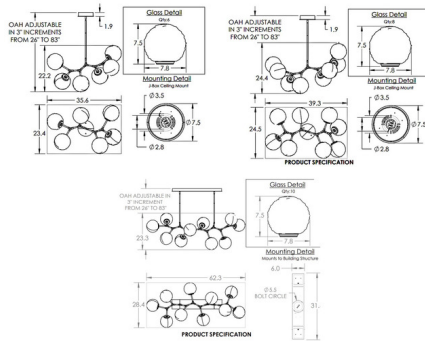

Description

The Gaia Modern Branch Chandelier brings a modern, organic look to your interior space. The curved, lineal frame holds beautifully contoured orbs of hand blown, lead-free Crystal that casts warm shadows of light across your room. Adjustable in 3 inch increments. Note: Due to the weight of the 10-light fixture, additional ceiling support is required. Note: Opal White glass is only available in the 3000K color temperature.

Shown in gilded brass / opal white

Specifications

COLOR Opal White
BODY FINISH Gilded Brass
WATTAGE 16W
DIMMER Low Voltage Electronic
DIMENSIONS 35.6"L x 23.4"W x 22.2"H
INTEGRATED LED MODULE 6 x LED/2.66W/120V LED
COUNTRY OF ORIGIN United States

Technical Information

PRODUCT DIMENSIONS Min/Max Adjustable Height: 26" - 83"
COLOR RENDERING 93 CRI
LAMP COLOR 3000K
LUMENS/WATT 525.94
LUMINOUS FLUX 1399 lumens

CLICK TO VIEW PRODUCT

Notes: