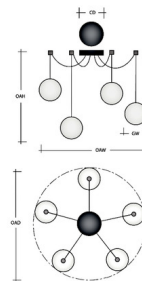

CLICK TO VIEW PRODUCT

Notes: