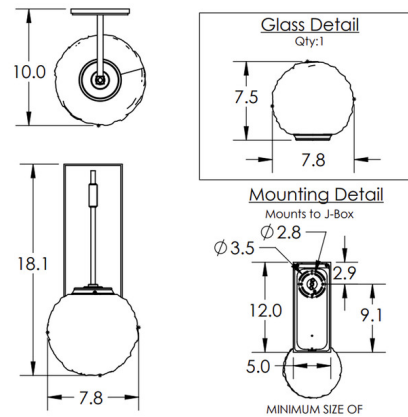

CLICK TO VIEW PRODUCT

Notes: