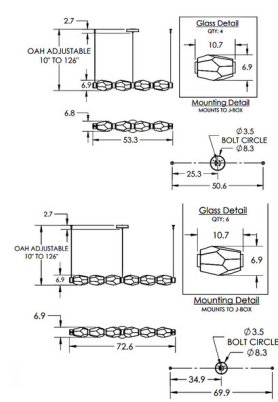

Description

The Gem Mandrel Linear Chandelier is jewelry for your home. The smooth frame is complemented by alternating beads of artisan blown crystal glass, evoking the bold look of a modern design. A glass mandrel inner spine illuminates the center, casting warm shadows across your room.

Specifications

COLOR Smoke
 BODY FINISH Matte Black
 WATTAGE 49W
 DIMMER Low Voltage Electronic
 DIMENSIONS 53.3"L x 6.8"W x 6.9"H
 INTEGRATED LED MODULE 4 x LED/12.25W/120V LED
 COUNTRY OF ORIGIN United States

Technical Information

PRODUCT DIMENSIONS Min/Max Adjustable Height: 10" - 126"
 COLOR RENDERING 93 CRI
 LAMP COLOR 3000K
 LUMENS/WATT 400.00
 LUMINOUS FLUX 4900 lumens

Shown in matte black / smoke

CLICK TO VIEW PRODUCT