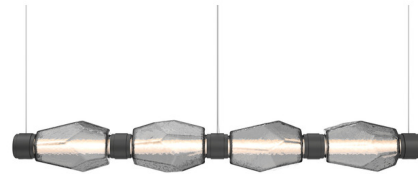

Lightology

lightology.com
866-954-4489
04-22-26

Project: _____
Company: _____
Location: _____ Fixture Type: _____
SPEC #: **HMRI367152**
Approved On: _____ Approved By: _____

Gem Mandrel Linear Chandelier By Hammerton Studio

Description

The Gem Mandrel Linear Chandelier is jewelry for your home. The smooth frame is complemented by alternating beads of artisan blown crystal glass, evoking the bold look of a modern design. A glass mandrel inner spine illuminates the center, casting warm shadows across your room.

Specifications

COLOR . . . . . Smoke
BODY FINISH . . . . . Matte Black
WATTAGE 49W
DIMMER . . . . . Low Voltage Electronic
DIMENSIONS . . . . . 53.3"L x 6.8"W x 6.9"H
INTEGRATED LED MODULE . . . . . 4 x LED/12.25W/120V LED
COUNTRY OF ORIGIN . . . . . United States

Technical Information

PRODUCT DIMENSIONS . . . . . Min/Max Adjustable Height: 10" - 126"
COLOR RENDERING . . . . . 93 CRI
LAMP COLOR 3000K
LUMENS/WATT 400.00
LUMINOUS FLUX . . . . . 4900 lumens