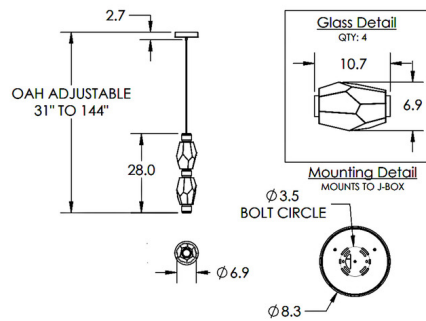

Specifications

COLOR	Smoke
BODY FINISH	Gilded Brass
WATTAGE	24.5W
DIMMER	Low Voltage Electronic
DIMENSIONS	6.9"W x 28"H
INTEGRATED LED MODULE	2 x LED/12.25W/120V LED
COUNTRY OF ORIGIN	United States

Technical Information

PRODUCT DIMENSIONS	Min/Max Adjustable Height: 31" - 144"
COLOR RENDERING	93 CRI
LAMP COLOR	3000K
LUMENS/WATT	200.00
LUMINOUS FLUX	2450 lumens

Shown in gilded brass / smoke

CLICK TO VIEW PRODUCT

Notes: