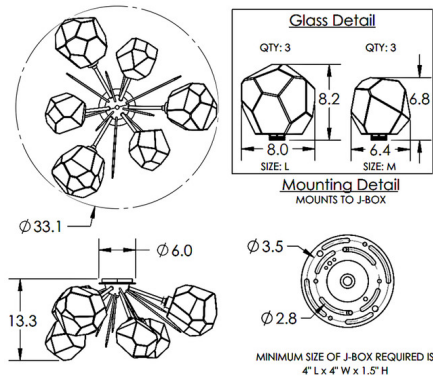

### Specifications

COLOR	Smoke
BODY FINISH	Matte Black
WATTAGE	15.5W
DIMMER	Low Voltage Electronic
DIMENSIONS	33.1"W x 13.3"H
INTEGRATED LED MODULE	6 x LED/2.58W/120V LED
COUNTRY OF ORIGIN	United States