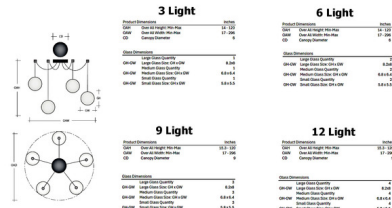

Specifications

COLOR Smoke
 BODY FINISH Gilded Brass
 WATTAGE 16W
 DIMMER Low Voltage Electronic
 DIMENSIONS 17"W x 14"H
 INTEGRATED LED MODULE 3 x LED/5.33W/120V LED
 COUNTRY OF ORIGIN United States

Technical Information

PRODUCT DIMENSIONS Maximum Adjustable Height: 120"
 COLOR RENDERING 93 CRI
 LAMP COLOR 3000K
 LUMENS/WATT 192.31
 LUMINOUS FLUX 1025 lumens

Shown in gilded brass / smoke

CLICK TO VIEW PRODUCT

Notes: