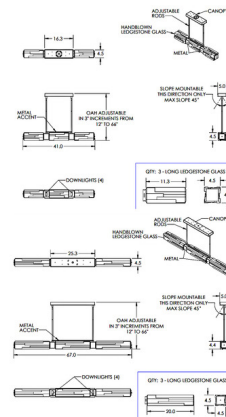

Description

The Ledgestone Linear Chandelier brings a sleek modern style to your interior space. Clear artisan blown glass appears to be chiseled from stone, casting warm shadows of light across your room from the integrated LED's. Sloped ceiling compatible to 45 degrees as shown on the line drawing. Note: Due to the weight of the 61 inch fixture, additional ceiling support is required. Note: Height is adjustable in 3 inch increments.

Specifications

COLOR Clear Ledgestone
 BODY FINISH Matte Black
 WATTAGE 42.1W
 DIMMER Low Voltage Electronic
 DIMENSIONS 41"L x 4.5"W x 4.5"H
 INTEGRATED LED MODULE 16 x LED/2.63W/120V LED
 COUNTRY OF ORIGIN United States

Technical Information

PRODUCT DIMENSIONS Min/Max Adjustable Height: 12" - 66"
 COLOR RENDERING 93 CRI
 LAMP COLOR 3000K

Shown in matte black / clear ledgestone

CLICK TO VIEW PRODUCT

Notes: