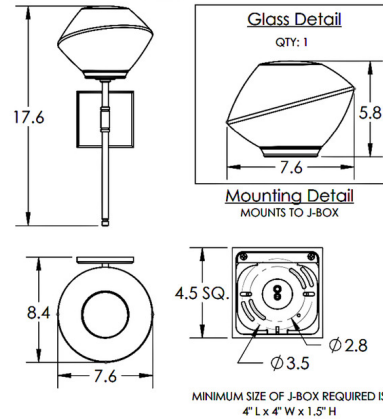

CLICK TO VIEW PRODUCT

Notes: