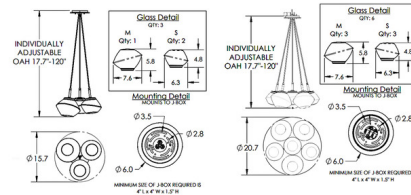

Shown in gilded brass / mesa bronze

Specifications

COLOR Mesa Bronze
 BODY FINISH Gilded Brass
 WATTAGE 16W
 DIMMER Low Voltage Electronic
 DIMENSIONS 15.7"W x 17.7"H
 INTEGRATED LED MODULE 3 x LED/5.33W/120V LED
 COUNTRY OF ORIGIN United States

Technical Information

PRODUCT DIMENSIONS Min/Max Adjustable Height: 17.7" - 120"
 COLOR RENDERING 93 CRI
 LAMP COLOR 3000K
 LUMENS/WATT 236.59
 LUMINOUS FLUX 1261 lumens

CLICK TO VIEW PRODUCT

Notes: