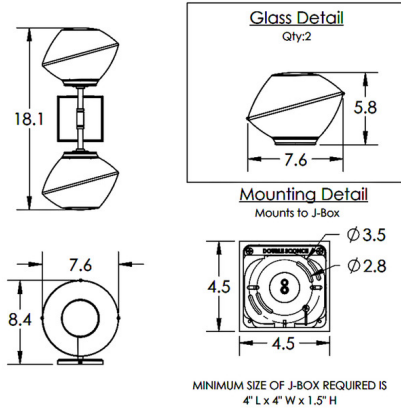

CLICK TO VIEW PRODUCT

Notes: