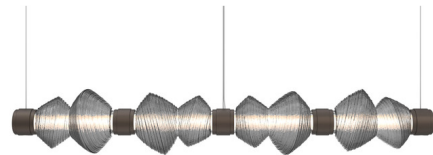

By Hammerton Studio

Description

The Mesa Mandrel Linear Chandelier is inspired by the rugged beauty of Southwestern landscapes. The smooth frame holds artisan handcrafted molten glass that casts warm shadows across your room. A glass mandrel inner spine illuminates the center.

Specifications

COLOR Mesa Smoke
 BODY FINISH Flat Bronze
 WATTAGE 196W
 DIMMER Low Voltage Electronic
 DIMENSIONS 53.3"L x 8.3"W x 8.3"H
 INTEGRATED LED MODULE 4 x LED/49W/120V LED
 COUNTRY OF ORIGIN United States

Technical Information

PRODUCT DIMENSIONS Min/Max Adjustable Height: 11" - 126"
 COLOR RENDERING 93 CRI
 LAMP COLOR 3000K
 LUMENS/WATT 100.00
 LUMINOUS FLUX 4900 lumens

Shown in flat bronze / mesa smoke

CLICK TO VIEW PRODUCT