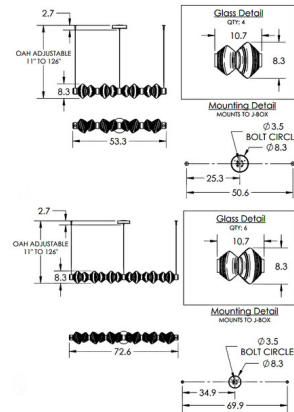

By Hammerton Studio

Description

The Mesa Mandrel Linear Chandelier is inspired by the rugged beauty of Southwestern landscapes. The smooth frame holds artisan handcrafted molten glass that casts warm shadows across your room. A glass mandrel inner spine illuminates the center.

Specifications

COLOR Mesa Smoke
 BODY FINISH Flat Bronze
 WATTAGE 196W
 DIMMER Low Voltage Electronic
 DIMENSIONS 53.3"L x 8.3"W x 8.3"H
 INTEGRATED LED MODULE 4 x LED/49W/120V LED
 COUNTRY OF ORIGIN United States

Technical Information

PRODUCT DIMENSIONS Min/Max Adjustable Height: 11" - 126"
 COLOR RENDERING 93 CRI
 LAMP COLOR 3000K
 LUMENS/WATT 100.00
 LUMINOUS FLUX 4900 lumens

Shown in flat bronze / mesa smoke

CLICK TO VIEW PRODUCT