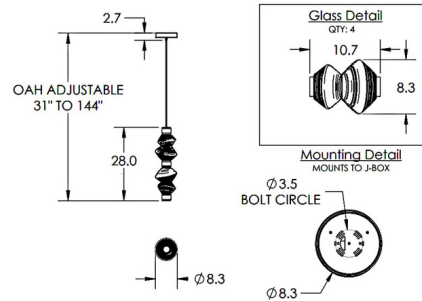

Specifications

COLOR	Mesa Smoke
BODY FINISH	Beige Silver
WATTAGE	24.5W
DIMMER	Low Voltage Electronic
DIMENSIONS	8.3"W x 28"H
INTEGRATED LED MODULE	4 x LED/6.13W/120V LED
COUNTRY OF ORIGIN	United States

Technical Information

PRODUCT DIMENSIONS	Min/Max Adjustable Height: 31" - 144"
COLOR RENDERING	93 CRI
LAMP COLOR	3000K
LUMENS/WATT	396.41
LUMINOUS FLUX	2430 lumens

Shown in beige silver / mesa smoke

CLICK TO VIEW PRODUCT