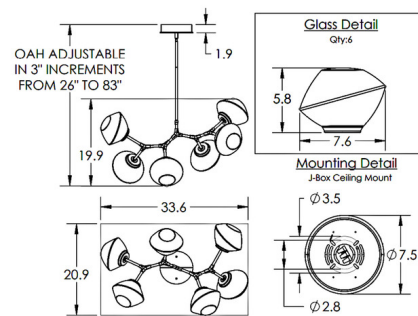

CLICK TO VIEW PRODUCT

Notes: