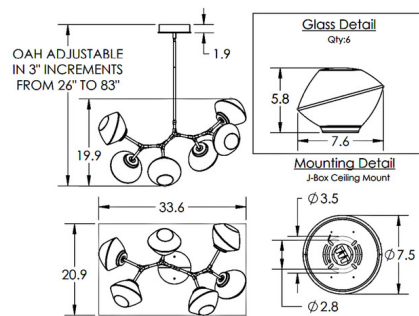

Description

The Mesa Modern Branch Chandelier is inspired by the rugged beauty of Southwestern landscapes. The clean, organic frame holds artisan handcrafted molten glass, on each end, that casts warm shadows across your room. Overall height is field adjustable in 3 inch increments.

Shown in matte black / mesa clear

Specifications

COLOR	Mesa Clear
BODY FINISH	Matte Black
WATTAGE	16W
DIMMER	Low Voltage Electronic
DIMENSIONS	33.6"L x 20.9"W x 19.9"H
INTEGRATED LED MODULE	6 x LED/2.66W/120V LED
COUNTRY OF ORIGIN	United States

Technical Information

PRODUCT DIMENSIONS	Min/Max Adjustable Height: 26" - 83"
COLOR RENDERING	93 CRI
LAMP COLOR	3000K
LUMENS/WATT	525.94
LUMINOUS FLUX	1399 lumens

CLICK TO VIEW PRODUCT

Notes: