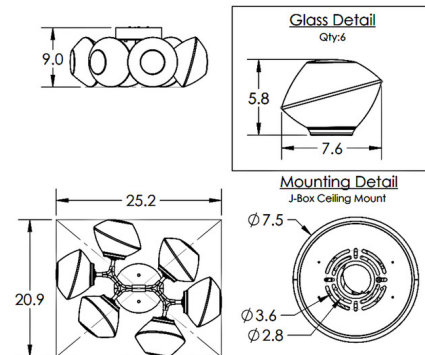

Shown in matte black / mesa clear

CLICK TO VIEW PRODUCT

Notes: