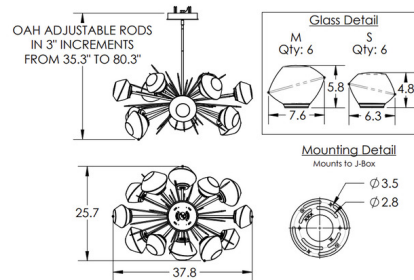

By Hammerton Studio

Description

The Mesa Oval Starburst Chandelier is inspired by the rugged beauty of Southwestern landscapes. The sputnik style frame holds steel rods and artisan handcrafted molten glass that casts warm shadows across your room. Overall height is field adjustable in 3 inch increments.

Shown in flat bronze / mesa bronze

Specifications

COLOR	Mesa Bronze
BODY FINISH	Flat Bronze
WATTAGE	21W
DIMMER	Low Voltage Electronic
DIMENSIONS	37.8"W x 35.3"H x 25.7"D
INTEGRATED LED MODULE	12 x LED/1.75W/120V LED
COUNTRY OF ORIGIN	United States

Technical Information

PRODUCT DIMENSIONS	Min/Max Adjustable Height: 35.5" - 80.3"
COLOR RENDERING	93 CRI
LAMP COLOR	3000K
LUMENS/WATT	1,101.14
LUMINOUS FLUX	1927 lumens

CLICK TO VIEW PRODUCT

Notes: