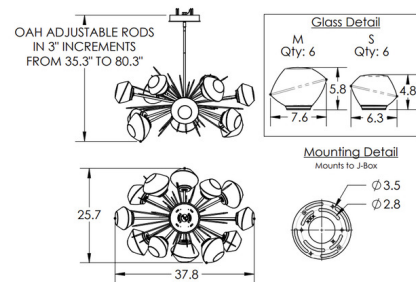

### Description

The Mesa Oval Starburst Chandelier is inspired by the rugged beauty of Southwestern landscapes. The sputnik style frame holds steel rods and artisan handcrafted molten glass that casts warm shadows across your room. Overall height is field adjustable in 3 inch increments.

### Specifications

COLOR	Mesa Bronze
BODY FINISH	Flat Bronze
WATTAGE	21W
DIMMER	Low Voltage Electronic
DIMENSIONS	37.8"W x 35.3"H x 25.7"D
INTEGRATED LED MODULE	12 x LED/1.75W/120V LED
COUNTRY OF ORIGIN	United States

### Technical Information

PRODUCT DIMENSIONS	Min/Max Adjustable Height: 35.5" - 80.3"
COLOR RENDERING	93 CRI
LAMP COLOR	3000K
LUMENS/WATT	1,101.14
LUMINOUS FLUX	1927 lumens

CLICK TO VIEW PRODUCT

Notes: