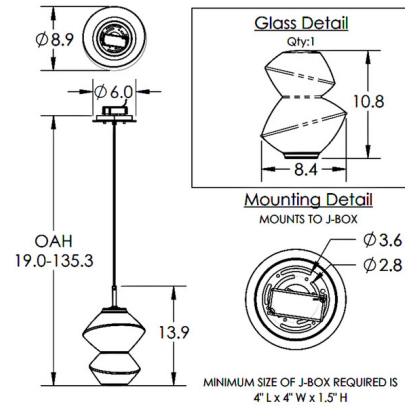

COLOR	Mesa Amber
BODY FINISH	Beige Silver
WATTAGE	4.5W
DIMMER	Low Voltage Electronic
DIMENSIONS	8.9"W x 13.9"H
INTEGRATED LED MODULE	1 x LED/4.5W/120V LED
COUNTRY OF ORIGIN	United States

Technical Information

PRODUCT DIMENSIONS	Min/Max Adjustable Height: 19" - 135.5"
COLOR RENDERING	93 CRI
LAMP COLOR	2700K
LUMENS/WATT	93.33
LUMINOUS FLUX	420 lumens

Shown in beige silver / mesa amber

CLICK TO VIEW PRODUCT

Notes: