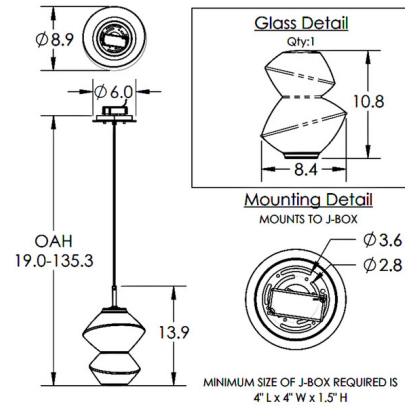

### Specifications

COLOR	Mesa Amber
BODY FINISH	Beige Silver
WATTAGE	4.5W
DIMMER	Low Voltage Electronic
DIMENSIONS	8.9"W x 13.9"H
INTEGRATED LED MODULE	1 x LED/4.5W/120V LED
COUNTRY OF ORIGIN	United States

### Technical Information

PRODUCT DIMENSIONS	Min/Max Adjustable Height: 19" - 135.5"
COLOR RENDERING	93 CRI
LAMP COLOR	2700K
LUMENS/WATT	93.33
LUMINOUS FLUX	420 lumens

Shown in beige silver / mesa amber