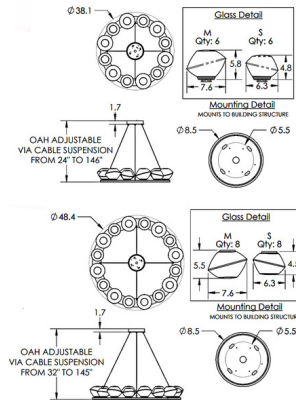

By Hammerton Studio

Description

The Mesa Ring Chandelier is inspired by the rugged beauty of Southwestern landscapes. The smooth ring frame holds artisan handcrafted molten glass that casts warm shadows across your room. Note: No Mesa Amber/Beige Silver with 2700K and 3000K and no Mesa Bronze/Beige Silver with 2700K in the 38.1 inch size. Note: Due to the weight of the 48.4 inch fixture, additional ceiling support is required.

Shown in gilded brass / mesa amber

Specifications

COLOR	Mesa Amber
BODY FINISH	Gilded Brass
WATTAGE	27.7W
DIMMER	Low Voltage Electronic
DIMENSIONS	38.1"W x 24"H
INTEGRATED LED MODULE	12 x LED/2.31W/120V LED
COUNTRY OF ORIGIN	United States

Technical Information

PRODUCT DIMENSIONS	Min/Max Adjustable Height: 24" - 146"
COLOR RENDERING	93 CRI
LAMP COLOR	3000K
LUMENS/WATT	1,439.83
LUMINOUS FLUX	3326 lumens

CLICK TO VIEW PRODUCT

Notes: