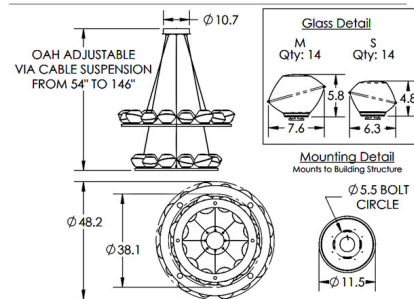

Specifications

COLOR	Mesa Amber
BODY FINISH	Flat Bronze
WATTAGE	64.4W
DIMMER	Low Voltage Electronic
DIMENSIONS	48.2"W x 54"H
INTEGRATED LED MODULE	28 x LED/2.3W/120V LED
COUNTRY OF ORIGIN	United States

Technical Information

PRODUCT DIMENSIONS	Min/Max Adjustable Height: 54" - 146"
COLOR RENDERING	93 CRI
LAMP COLOR	3000K
LUMENS/WATT	3,150.87
LUMINOUS FLUX	7247 lumens

Shown in flat bronze / mesa amber

CLICK TO VIEW PRODUCT