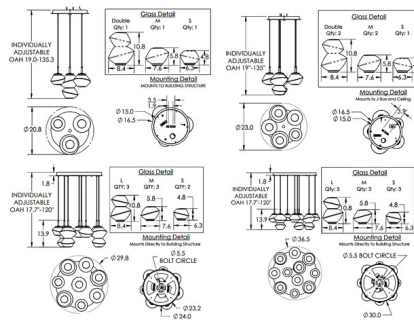

### Description

The Mesa Round Multi Light Pendant is inspired by the rugged beauty of Southwestern landscapes. The smooth frame holds artisan handcrafted molten glass, on each end, that casts warm shadows across your room. Cables are adjustable during installation to create your own unique look. Note: Due to the weight of the 11 light fixture, additional ceiling support is required.

### Specifications

COLOR . . . . . Mesa Clear  
 BODY FINISH . . . . . Gilded Brass  
 WATTAGE . . . . . 16W  
 DIMMER . . . . . Low Voltage Electronic  
 DIMENSIONS . . . . . 20.8"W x 13.9"H  
 INTEGRATED LED MODULE . . . . . 3 x LED/5.33W/120V LED  
 COUNTRY OF ORIGIN . . . . . United States

### Technical Information

PRODUCT DIMENSIONS . . . . . Adjustable Cable Lengths: 120"  
 COLOR RENDERING . . . . . 93 CRI  
 LAMP COLOR . . . . . 3000K  
 LUMENS/WATT . . . . . 236.59  
 LUMINOUS FLUX . . . . . 1261 lumens