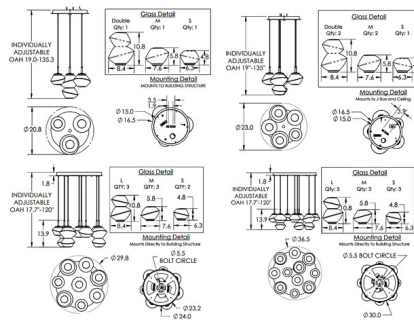

### Description

The Mesa Round Multi Light Pendant is inspired by the rugged beauty of Southwestern landscapes. The smooth frame holds artisan handcrafted molten glass, on each end, that casts warm shadows across your room. Cables are adjustable during installation to create your own unique look. Note: Due to the weight of the 11 light fixture, additional ceiling support is required.

### Specifications

COLOR	Mesa Clear
BODY FINISH	Gilded Brass
WATTAGE	16W
DIMMER	Low Voltage Electronic
DIMENSIONS	20.8"W x 13.9"H
INTEGRATED LED MODULE	3 x LED/5.33W/120V LED
COUNTRY OF ORIGIN	United States

### Technical Information

PRODUCT DIMENSIONS	Adjustable Cable Lengths: 120"
COLOR RENDERING	93 CRI
LAMP COLOR	3000K
LUMENS/WATT	236.59
LUMINOUS FLUX	1261 lumens

CLICK TO VIEW PRODUCT

Notes: