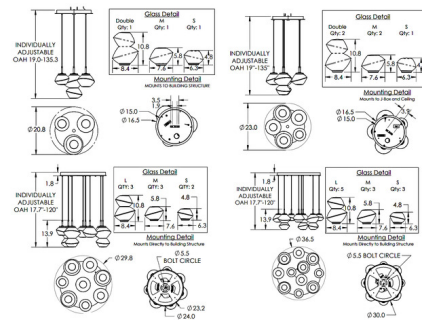

Description

The Mesa Round Multi Light Pendant is inspired by the rugged beauty of Southwestern landscapes. The smooth frame holds artisan handcrafted molten glass, on each end, that casts warm shadows across your room. Cables are adjustable during installation to create your own unique look. Note: Due to the weight of the 11 light fixture, additional ceiling support is required.

Shown in gilded brass / mesa clear

Specifications

COLOR	Mesa Clear
BODY FINISH	Gilded Brass
WATTAGE	16W
DIMMER	Low Voltage Electronic
DIMENSIONS	20.8"W x 13.9"H
INTEGRATED LED MODULE	3 x LED/5.33W/120V LED
COUNTRY OF ORIGIN	United States

Technical Information

PRODUCT DIMENSIONS	Adjustable Cable Lengths: 120"
COLOR RENDERING	93 CRI
LAMP COLOR	3000K
LUMENS/WATT	236.59
LUMINOUS FLUX	1261 lumens

CLICK TO VIEW PRODUCT

Notes: