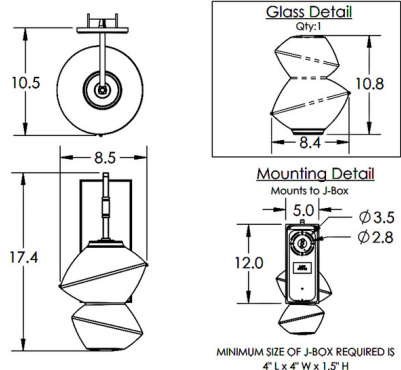

CLICK TO VIEW PRODUCT

Notes: