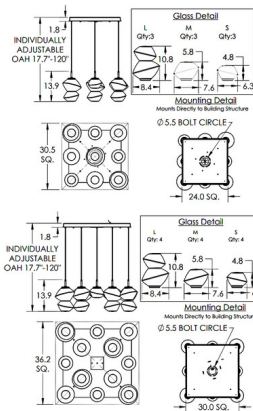

### Description

The Mesa Square Multi Light Pendant is inspired by the rugged beauty of Southwestern landscapes. The smooth frame holds artisan handcrafted molten glass, on each end, that casts warm shadows across your room. Cables are adjustable during installation to create your own unique look. Note: Due to the weight of this fixture, additional ceiling support is required.

### Specifications

COLOR . . . . . Mesa Clear  
 BODY FINISH . . . . . Gilded Brass  
 WATTAGE . . . . . 47W  
 DIMMER . . . . . Low Voltage Electronic  
 DIMENSIONS . . . . . 30.5"W x 13.9"H  
 INTEGRATED LED MODULE . . . . . 9 x LED/5.22W/120V LED  
 COUNTRY OF ORIGIN . . . . . United States

### Technical Information

PRODUCT DIMENSIONS . . . . . Min/Max Adjustable Height: 17.7" - 120"  
 COLOR RENDERING . . . . . 93 CRI  
 LAMP COLOR . . . . . 3000K  
 LUMENS/WATT . . . . . 724.52  
 LUMINOUS FLUX . . . . . 3782 lumens