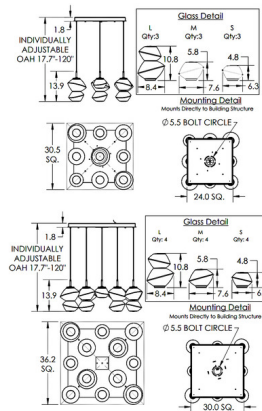

### Description

The Mesa Square Multi Light Pendant is inspired by the rugged beauty of Southwestern landscapes. The smooth frame holds artisan handcrafted molten glass, on each end, that casts warm shadows across your room. Cables are adjustable during installation to create your own unique look. Note: Due to the weight of this fixture, additional ceiling support is required.

### Specifications

COLOR	Mesa Clear
BODY FINISH	Gilded Brass
WATTAGE	47W
DIMMER	Low Voltage Electronic
DIMENSIONS	30.5"W x 13.9"H
INTEGRATED LED MODULE	9 x LED/5.22W/120V LED
COUNTRY OF ORIGIN	United States

### Technical Information

PRODUCT DIMENSIONS	Min/Max Adjustable Height: 17.7" - 120"
COLOR RENDERING	93 CRI
LAMP COLOR	3000K
LUMENS/WATT	724.52
LUMINOUS FLUX	3782 lumens

CLICK TO VIEW PRODUCT

Notes: