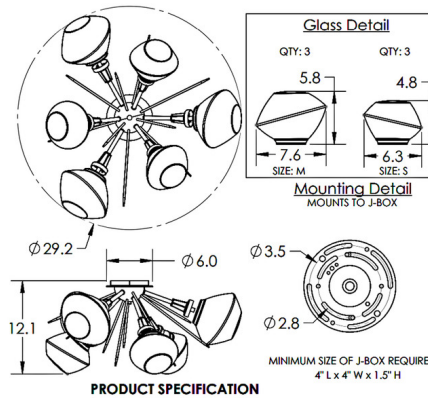

Shown in matte black / mesa smoke