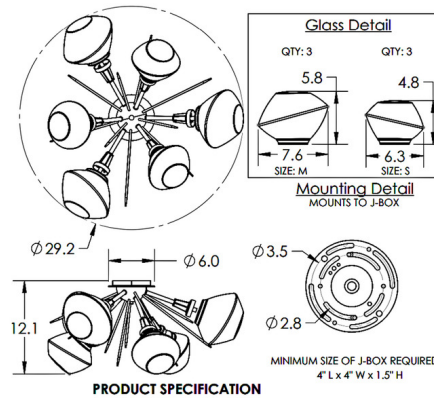

Shown in matte black / mesa smoke