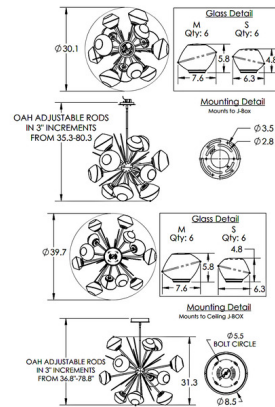

By Hammerton Studio

Description

The Mesa Starburst Chandelier is inspired by the rugged beauty of Southwestern landscapes. The Sputnik style frame holds steel rods and artisan handcrafted molten glass that casts warm shadows across your room. Overall height is field adjustable in 3 inch increments.

Specifications

COLOR	Mesa Amber
BODY FINISH	Gilded Brass
WATTAGE	21W
DIMMER	Low Voltage Electronic
DIMENSIONS	30.1"W x 31.3"H
INTEGRATED LED MODULE	12 x LED/1.75W/120V LED
COUNTRY OF ORIGIN	United States

Technical Information

PRODUCT DIMENSIONS	Min/Max Adjustable Height: 35.3" - 80.3"
COLOR RENDERING	93 CRI
LAMP COLOR	3000K
LUMENS/WATT	1,101.14
LUMINOUS FLUX	1927 lumens

Notes:

Shown in gilded brass / mesa amber