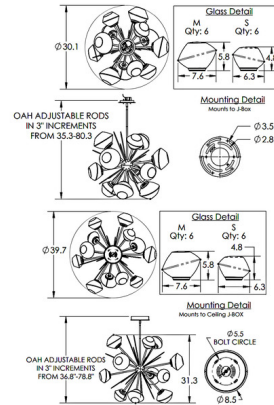

By Hammerton Studio

Description

The Mesa Starburst Chandelier is inspired by the rugged beauty of Southwestern landscapes. The Sputnik style frame holds steel rods and artisan handcrafted molten glass that casts warm shadows across your room. Overall height is field adjustable in 3 inch increments.

Specifications

COLOR	Mesa Amber
BODY FINISH	Gilded Brass
WATTAGE	21W
DIMMER	Low Voltage Electronic
DIMENSIONS	30.1"W x 31.3"H
INTEGRATED LED MODULE	12 x LED/1.75W/120V LED
COUNTRY OF ORIGIN	United States

Technical Information

PRODUCT DIMENSIONS	Min/Max Adjustable Height: 35.3" - 80.3"
COLOR RENDERING	93 CRI
LAMP COLOR	3000K
LUMENS/WATT	1,101.14
LUMINOUS FLUX	1927 lumens

Shown in gilded brass / mesa amber