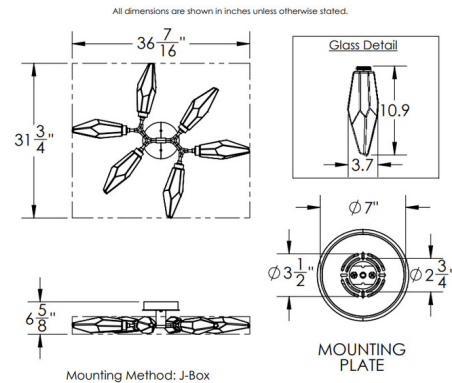

Shown in gilded brass / chilled bronze