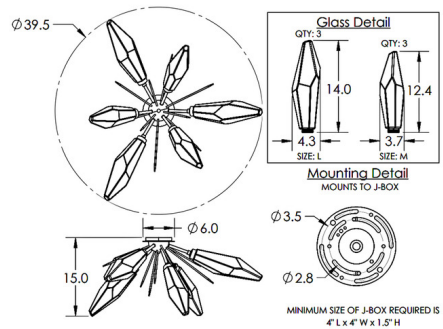

CLICK TO VIEW PRODUCT

Notes: