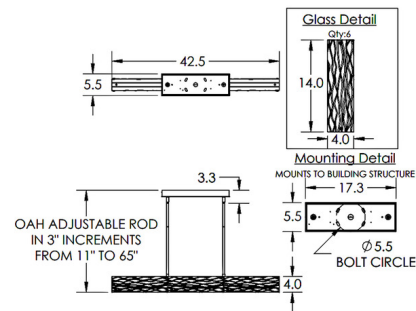

Description

The Tabulo Linear Chandelier brings an intriguing beauty to your interior space. The smooth frame is complemented by luxurious thick glass panes, hand cast in two motifs that reflect and refract warm shadows of light across your room. Overall height is field adjustable in 3 inch increments. Note: Due to the weight of this fixture, additional ceiling support is required.

Specifications

COLOR	Tabulo Linea
BODY FINISH	Matte Black
WATTAGE	19.8W
DIMMER	Low Voltage Electronic
DIMENSIONS	42.5"L x 5.5"W x 4"H
INTEGRATED LED MODULE	3 x LED/6.6W/120V LED
COUNTRY OF ORIGIN	United States

Technical Information

PRODUCT DIMENSIONS	Min/Max Adjustable Height: 11" - 65"
COLOR RENDERING	93 CRI
LAMP COLOR	3000K
LUMENS/WATT	372.73
LUMINOUS FLUX	2460 lumens

Shown in matte black / tabulo linea

CLICK TO VIEW PRODUCT