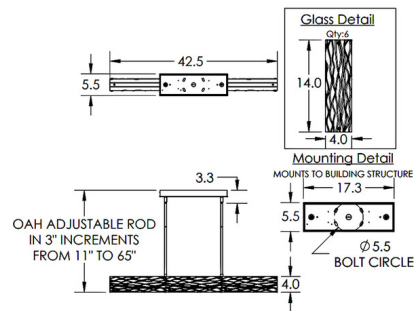

### Description

The Tabulo Linear Chandelier brings an intriguing beauty to your interior space. The smooth frame is complemented by luxurious thick glass panes, hand cast in two motifs that reflect and refract warm shadows of light across your room. Overall height is field adjustable in 3 inch increments. Note: Due to the weight of this fixture, additional ceiling support is required.

### Specifications

COLOR	Tabulo Linea
BODY FINISH	Matte Black
WATTAGE	19.8W
DIMMER	Low Voltage Electronic
DIMENSIONS	42.5"L x 5.5"W x 4"H
INTEGRATED LED MODULE	3 x LED/6.6W/120V LED
COUNTRY OF ORIGIN	United States

### Technical Information

PRODUCT DIMENSIONS	Min/Max Adjustable Height: 11" - 65"
COLOR RENDERING	93 CRI
LAMP COLOR	3000K
LUMENS/WATT	372.73
LUMINOUS FLUX	2460 lumens

Shown in matte black / tabulo linea