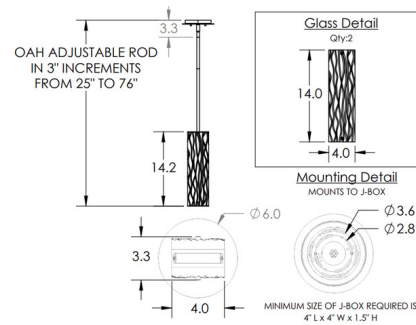

Lightology

lightology.com
866-954-4489
04-22-26

Project: _____
Company: _____
Location: _____ Fixture Type: _____
SPEC #: **HMR1371400**
Approved On: _____ Approved By: _____

Tabulo Pendant By Hammerton Studio

Description

The Tabulo Pendant brings an intriguing beauty to your interior space. The smooth frame is complemented by luxurious thick glass, hand cast in two motifs that reflect and refract warm shadows of light across your room. Overall height is field adjustable in 3 inch increments.

Specifications

COLOR	Tabulo Tidal
BODY FINISH	Gilded Brass
WATTAGE	6W
DIMMER	Low Voltage Electronic
DIMENSIONS	4"W x 14.2"H x 3.3"D
INTEGRATED LED MODULE	1 x LED/6W/120V LED
COUNTRY OF ORIGIN	United States

Technical Information

PRODUCT DIMENSIONS	Min/Max Adjustable Height: 25" - 76"
COLOR RENDERING	93 CRI
LAMP COLOR	3000K
LUMENS/WATT	70.00
LUMINOUS FLUX	420 lumens

CLICK TO VIEW PRODUCT

Notes: