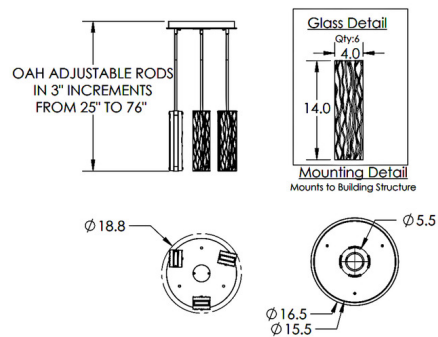

Description

The Tabulo Round Multi Light Pendant brings an intriguing beauty to your interior space. The smooth frame is complemented by luxurious thick glass panes, hand cast in two motifs that reflect and refract warm shadows of light across your room. Overall height is field adjustable in 3 inch increments.

Specifications

COLOR	Tabulo Tidal
BODY FINISH	Beige Silver
WATTAGE	16W
DIMMER	Low Voltage Electronic
DIMENSIONS	18.8"W x 14"H
INTEGRATED LED MODULE	3 x LED/5.33W/120V LED
COUNTRY OF ORIGIN	United States

Technical Information

PRODUCT DIMENSIONS	Min/Max Adjustable Height: 25" - 76"
COLOR RENDERING	93 CRI
LAMP COLOR	3000K
LUMENS/WATT	236.59
LUMINOUS FLUX	1261 lumens

Shown in beige silver / tabulo tidal

CLICK TO VIEW PRODUCT