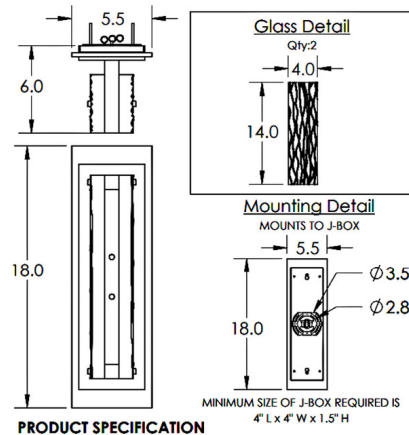

CLICK TO VIEW PRODUCT

Notes: