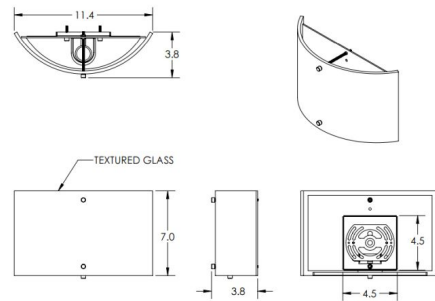

Shown in gilded brass / frosted granite

Specifications

COLOR	Frosted Granite
BODY FINISH	Gilded Brass
WATTAGE	9W
DIMMER	Standard 120V
DIMENSIONS	11.4"W x 7"H x 3.8"D
BULB NOT INCLUDED	1 x A19/Medium (E26)/9W/120V LED
OTHER BULB OPTIONS	1 x A19/Medium (E26)/60W/120V Incandescent
COUNTRY OF ORIGIN	United States