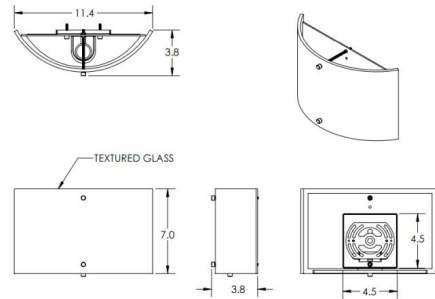

Shown in gilded brass / frosted granite

Specifications

COLOR	Frosted Granite
BODY FINISH	Gilded Brass
WATTAGE	9W
DIMMER	Standard 120V
DIMENSIONS	11.4"W x 7"H x 3.8"D
BULB NOT INCLUDED	1 x A19/Medium (E26)/9W/120V LED
OTHER BULB OPTIONS	1 x A19/Medium (E26)/60W/120V Incandescent
COUNTRY OF ORIGIN	United States