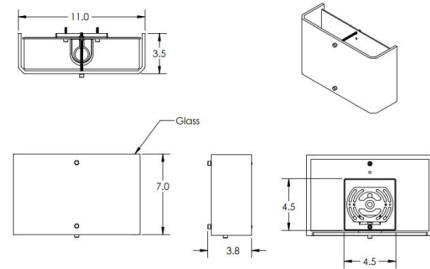

Shown in beige silver / smoke granite

Specifications

COLOR	Smoke Granite
BODY FINISH	Beige Silver
WATTAGE	9W
DIMMER	Standard 120V
DIMENSIONS	11"W x 7"H x 3.8"D
BULB NOT INCLUDED	1 x A19/Medium (E26)/9W/120V LED
OTHER BULB OPTIONS	1 x A19/Medium (E26)/60W/120V Incandescent
COUNTRY OF ORIGIN	United States