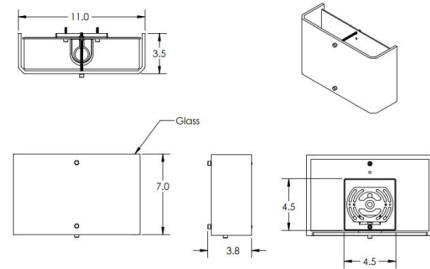

Specifications

COLOR	Smoke Granite
BODY FINISH	Beige Silver
WATTAGE	9W
DIMMER	Standard 120V
DIMENSIONS	11"W x 7"H x 3.8"D
BULB NOT INCLUDED	1 x A19/Medium (E26)/9W/120V LED
OTHER BULB OPTIONS	1 x A19/Medium (E26)/60W/120V Incandescent
COUNTRY OF ORIGIN	United States

CLICK TO VIEW PRODUCT

Notes: