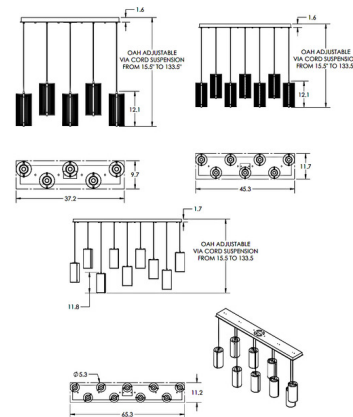

## Uptown Mesh Glass Linear Multi Light Pendant By Hammerton Studio

### Description

The Uptown Mesh Glass Linear Multi Light Pendant brings both strength and softness to your interior space. The urban inspired cylinder shaped mesh shade, with inner glass diffuser, casts warm shadows of light across your room. Cables are adjustable during installation to create your own unique look. Note: Due to the weight of the 9 Light fixture, additional ceiling support is required.

### Specifications

COLOR . . . . . Frosted  
 BODY FINISH . . . . . Beige Silver  
 WATTAGE . . . . . 63W  
 DIMMER . . . . . Standard 120V  
 DIMENSIONS . . . . . 45.3"L x 11.7"W x 12.1"H  
 BULB NOT INCLUDED . . . . . 7 x B11/Medium (E26)/9W/120V LED  
 OTHER BULB OPTIONS . . . . . B11/Medium (E26)/60W/120V Incandescent  
 COUNTRY OF ORIGIN . . . . . United States

### Technical Information

PRODUCT DIMENSIONS . . . . . Min/Max Adjustable Height: 15.5" - 133.5"

CLICK TO VIEW PRODUCT

Notes: