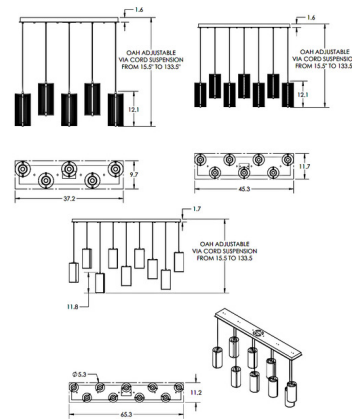

Description

The Uptown Mesh Glass Linear Multi Light Pendant brings both strength and softness to your interior space. The urban inspired cylinder shaped mesh shade, with inner glass diffuser, casts warm shadows of light across your room. Cables are adjustable during installation to create your own unique look. Note: Due to the weight of the 9 Light fixture, additional ceiling support is required.

Specifications

COLOR Frosted
BODY FINISH Beige Silver
WATTAGE 63W
DIMMER Standard 120V
DIMENSIONS 45.3"L x 11.7"W x 12.1"H
BULB NOT INCLUDED 7 x B11/Medium (E26)/9W/120V LED
OTHER BULB OPTIONS B11/Medium (E26)/60W/120V Incandescent
COUNTRY OF ORIGIN United States

Technical Information

PRODUCT DIMENSIONS Min/Max Adjustable Height: 15.5" - 133.5"

Shown in beige silver / frosted

CLICK TO VIEW PRODUCT

Notes: