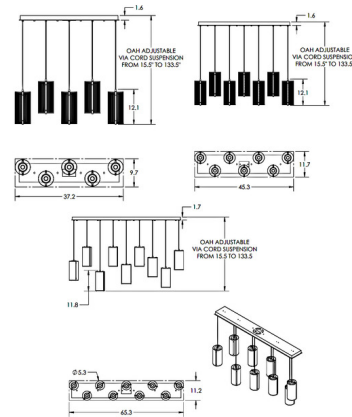

Description

The Uptown Mesh LED Glass Linear Multi Light Pendant brings both strength and softness to your interior space. The urban inspired cylinder shaped mesh shade, with inner glass diffuser, casts warm shadows of light across your room. Cables are adjustable during installation to create your own unique look. Note: Due to the weight of the 9 Light fixture, additional ceiling support is required.

Specifications

COLOR Frosted
 BODY FINISH Beige Silver
 WATTAGE 36W
 DIMMER Low Voltage Electronic
 DIMENSIONS 45.3"L x 11.7"W x 12.1"H
 INTEGRATED LED MODULE 7 x LED/5.14W/120V LED
 COUNTRY OF ORIGIN United States

Technical Information

PRODUCT DIMENSIONS Min/Max Adjustable Height: 15.5" - 133.5"
 COLOR RENDERING 93 CRI
 LAMP COLOR 3000K
 LUMENS/WATT 465.95
 LUMINOUS FLUX 2395 lumens

Shown in beige silver / frosted