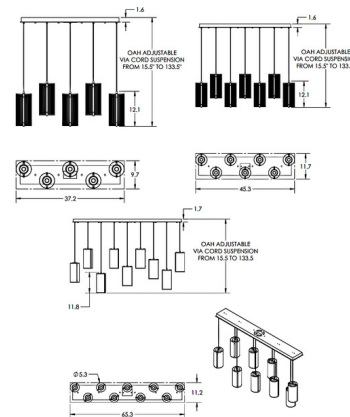

Lightology

lightology.com
866-954-4489
07-07-26

Project: _____
 Company: _____
 Location: _____ Fixture Type: _____
 SPEC #: **HMR1371638**
 Approved On: _____ Approved By: _____

Uptown Mesh LED Glass Linear Multi Light Pendant By Hammerton Studio

Description

The Uptown Mesh LED Glass Linear Multi Light Pendant brings both strength and softness to your interior space. The urban inspired cylinder shaped mesh shade, with inner glass diffuser, casts warm shadows of light across your room. Cables are adjustable during installation to create your own unique look. Note: Due to the weight of the 9 Light fixture, additional ceiling support is required.

Shown in beige silver / frosted

Specifications

COLOR	Frosted
BODY FINISH	Beige Silver
WATTAGE	36W
DIMMER	Low Voltage Electronic
DIMENSIONS	45.3"L x 11.7"W x 12.1"H
INTEGRATED LED MODULE	7 x LED/5.14W/120V LED
COUNTRY OF ORIGIN	United States

Technical Information

PRODUCT DIMENSIONS	Min/Max Adjustable Height: 15.5" - 133.5"
COLOR RENDERING	93 CRI
LAMP COLOR	3000K
LUMENS/WATT	465.95
LUMINOUS FLUX	2395 lumens

CLICK TO VIEW PRODUCT

Notes: