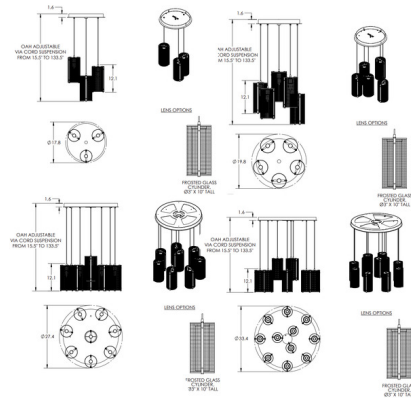

Description

The Uptown Mesh LED Glass Round Multi Light Pendant brings both strength and softness to your interior space. The urban inspired cylinder shaped mesh shade, with inner glass diffuser, casts warm shadows of light across your room. Cables are adjustable during installation to create your own unique look. Note: Due to the weight of the 11 Light fixture, additional ceiling support is required.

Specifications

COLOR Frosted
BODY FINISH Beige Silver
WATTAGE 15.6W
DIMMER Low Voltage Electronic
DIMENSIONS 17.8"W x 12.1"H
INTEGRATED LED MODULE 3 x LED/5.2W/120V LED
COUNTRY OF ORIGIN United States

Technical Information

PRODUCT DIMENSIONS Min/Max Adjustable Height: 15.5" - 133.5"
COLOR RENDERING 93 CRI
LAMP COLOR 3000K
LUMENS/WATT 197.12
LUMINOUS FLUX 1025 lumens

Shown in beige silver / frosted

CLICK TO VIEW PRODUCT

Notes: