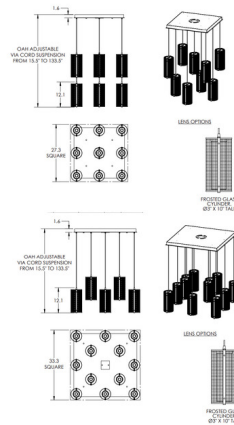

### Description

The Uptown Mesh Square Multi Light Pendant brings both strength and softness to your interior space. The urban inspired cylinder shaped mesh shade, with inner glass diffuser, casts warm shadows of light across your room. Cables are adjustable during installation to create your own unique look. Note: Due to the weight of this fixture, additional ceiling support is required.

### Specifications

COLOR	Frosted
BODY FINISH	Beige Silver
WATTAGE	81W
DIMMER	Standard 120V
DIMENSIONS	27.3"W x 12.1"H x 27.3"D
BULB NOT INCLUDED	9 x B11/Medium (E26)/9W/120V LED
COUNTRY OF ORIGIN	United States

### Technical Information

PRODUCT DIMENSIONS . . . . . Min/Max Adjustable Height: 15.5" - 133.5"

Shown in beige silver / frosted

CLICK TO VIEW PRODUCT

Notes: