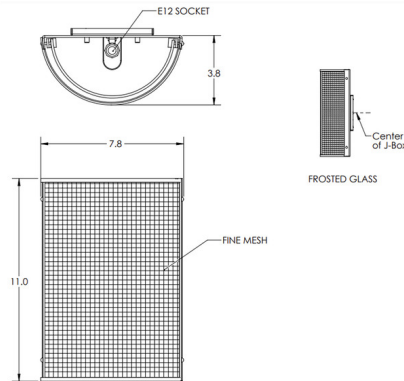

Lightology

lightology.com
866-954-4489
07-08-26

Project: _____

Company: _____

Location: _____ Fixture Type: _____

SPEC #: **HMR1371695**

Approved On: _____ Approved By: _____

Uptown Mesh Glass Cover Wall Sconce By Hammerton Studio

Description

The Uptown Mesh Glass Cover Sconce brings both strength and softness to your interior space. The urban inspired half cylinder shaped mesh shade, with inner glass diffuser, casts warm shadows of light across your room.

Shown in gilded brass / frosted

Specifications

COLOR	Frosted
BODY FINISH	Gilded Brass
WATTAGE	18W
DIMMER	Standard 120V
DIMENSIONS	7.8"W x 11"H x 3.8"D
BULB NOT INCLUDED	2 x B10/Candelabra (E12)/9W/120V LED
OTHER BULB OPTIONS	B10/Candelabra (E12)/60W/120V Incandescent
COUNTRY OF ORIGIN	United States