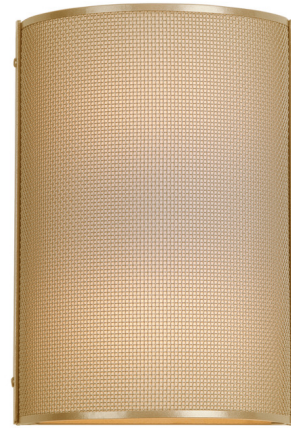

Lightology

lightology.com
866-954-4489
04-28-26

Project: _____
 Company: _____
 Location: _____ Fixture Type: _____
 SPEC #: **HMR1371695**
 Approved On: _____ Approved By: _____

Uptown Mesh Glass Cover Wall Sconce By Hammerton Studio

Description

The Uptown Mesh Glass Cover Sconce brings both strength and softness to your interior space. The urban inspired half cylinder shaped mesh shade, with inner glass diffuser, casts warm shadows of light across your room.

Shown in gilded brass / frosted

Specifications

COLOR Frosted
 BODY FINISH Gilded Brass
 WATTAGE 18W
 DIMMER Standard 120V
 DIMENSIONS 7.8"W x 11"H x 3.8"D
 BULB NOT INCLUDED 2 x B10/Candelabra (E12)/9W/120V LED
 OTHER BULB OPTIONS B10/Candelabra (E12)/60W/120V Incandescent
 COUNTRY OF ORIGIN United States