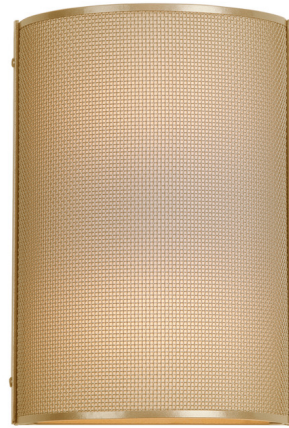

Lightology

lightology.com
866-954-4489
07-08-26

Project: _____

Company: _____

Location: _____ Fixture Type: _____

SPEC #: **HMR1371695**

Approved On: _____ Approved By: _____

Uptown Mesh Glass Cover Wall Sconce By Hammerton Studio

Description

The Uptown Mesh Glass Cover Sconce brings both strength and softness to your interior space. The urban inspired half cylinder shaped mesh shade, with inner glass diffuser, casts warm shadows of light across your room.

Shown in gilded brass / frosted

Specifications

COLOR	Frosted
BODY FINISH	Gilded Brass
WATTAGE	18W
DIMMER	Standard 120V
DIMENSIONS	7.8"W x 11"H x 3.8"D
BULB NOT INCLUDED	2 x B10/Candelabra (E12)/9W/120V LED
OTHER BULB OPTIONS	B10/Candelabra (E12)/60W/120V Incandescent
COUNTRY OF ORIGIN	United States