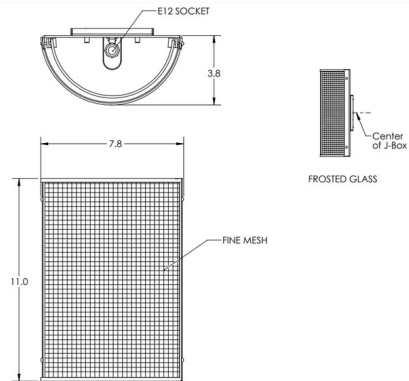

Lightology

lightology.com
866-954-4489
04-28-26

Project: _____
 Company: _____
 Location: _____ Fixture Type: _____
 SPEC #: **HMR1371695**
 Approved On: _____ Approved By: _____

Uptown Mesh Glass Cover Wall Sconce By Hammerton Studio

Description

The Uptown Mesh Glass Cover Sconce brings both strength and softness to your interior space. The urban inspired half cylinder shaped mesh shade, with inner glass diffuser, casts warm shadows of light across your room.

Shown in gilded brass / frosted

Specifications

COLOR Frosted
 BODY FINISH Gilded Brass
 WATTAGE 18W
 DIMMER Standard 120V
 DIMENSIONS 7.8"W x 11"H x 3.8"D
 BULB NOT INCLUDED 2 x B10/Candelabra (E12)/9W/120V LED
 OTHER BULB OPTIONS B10/Candelabra (E12)/60W/120V Incandescent
 COUNTRY OF ORIGIN United States