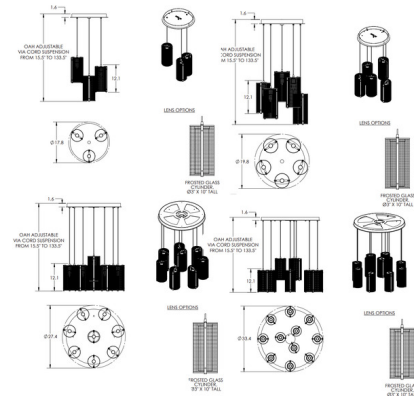

CLICK TO VIEW PRODUCT

Notes: