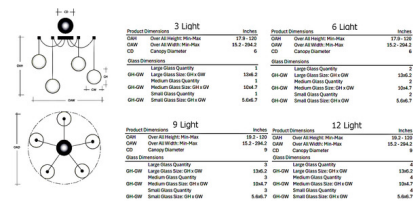

### Description

The Vessel Swag Multi Light Pendant brings a clean fusion of a geometric form and organic design to your interior space. Three sizes of decorative glass diffusers cast a captivating play of light shadows across your room. Note: A hook for each pendant allows you to create your own unique look. Note: Due to the weight of the 9 light and 12 light fixtures, additional ceiling support is required.

### Specifications

COLOR . . . . . Vessel Smoke  
 BODY FINISH . . . . . Beige Silver  
 WATTAGE . . . . . 48W  
 DIMMER . . . . . Low Voltage Electronic  
 DIMENSIONS . . . . . 15.2"W x 17.9"H  
 INTEGRATED LED MODULE . . . . . 3 x LED/16W/120V LED  
 COUNTRY OF ORIGIN . . . . . United States

### Technical Information

PRODUCT DIMENSIONS . . . . . Adjustable Cable Lengths: 120"  
 COLOR RENDERING . . . . . 93 CRI  
 LAMP COLOR . . . . . 3000K  
 LUMENS/WATT . . . . . 78.81  
 LUMINOUS FLUX . . . . . 1261 lumens