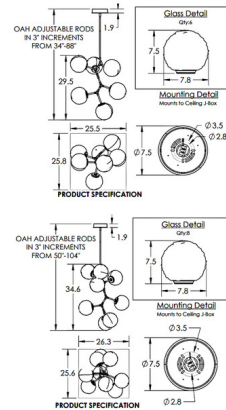

Description

The Gaia Modern Vine Chandelier brings a modern, organic look to your interior space. The curved, lineal frame holds beautifully contoured orbs of hand blown, lead-free Crystal that casts warm shadows of light across your room. Overall height is field adjustable in 3 inch increments. Note: Opal White glass is not available in 2700K. Amber with Beige Silver is not available in 2700K.

Specifications

COLOR	Opal White
BODY FINISH	Gilded Brass
WATTAGE	16W
DIMMER	Low Voltage Electronic
DIMENSIONS	25.5"W x 29.5"H x 25.8"D
INTEGRATED LED MODULE	6 x LED/2.66W/120V LED
COUNTRY OF ORIGIN	United States

Technical Information

PRODUCT DIMENSIONS	Min/Max Adjustable Height: 34" - 88"
COLOR RENDERING	93 CRI
LAMP COLOR	3000K
LUMENS/WATT	525.94
LUMINOUS FLUX	1399 lumens

Shown in gilded brass / opal white

CLICK TO VIEW PRODUCT