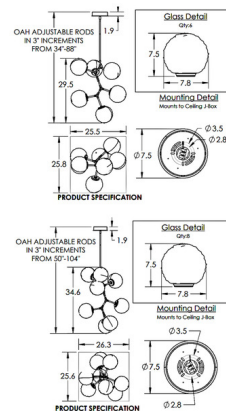

Specifications

COLOR Opal White
 BODY FINISH Gilded Brass
 WATTAGE 16W
 DIMMER Low Voltage Electronic
 DIMENSIONS 25.5"W x 29.5"H x 25.8"D
 INTEGRATED LED MODULE 6 x LED/2.66W/120V LED
 COUNTRY OF ORIGIN United States

Technical Information

PRODUCT DIMENSIONS Min/Max Adjustable Height: 34" - 88"
 COLOR RENDERING 93 CRI
 LAMP COLOR 3000K
 LUMENS/WATT 525.94
 LUMINOUS FLUX 1399 lumens

Shown in gilded brass / opal white

CLICK TO VIEW PRODUCT