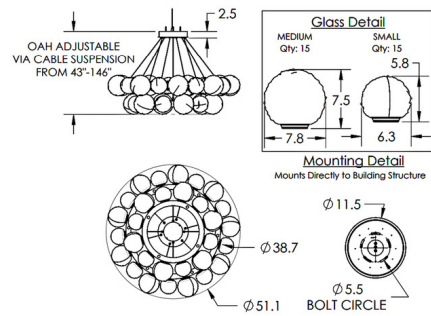

Shown in gilded brass / amber

Specifications

COLOR	Amber
BODY FINISH	Gilded Brass
WATTAGE	176W
DIMMER	Low Voltage Electronic
DIMENSIONS	51.1"W x 43"H
INTEGRATED LED MODULE	40 x LED/4.4W/120V LED
COUNTRY OF ORIGIN	United States

Technical Information

PRODUCT DIMENSIONS	Min/Max Adjustable Height: 43" - 146"
COLOR RENDERING	93 CRI
LAMP COLOR	3000K
LUMENS/WATT	1,773.86
LUMINOUS FLUX	7805 lumens

CLICK TO VIEW PRODUCT

Notes: