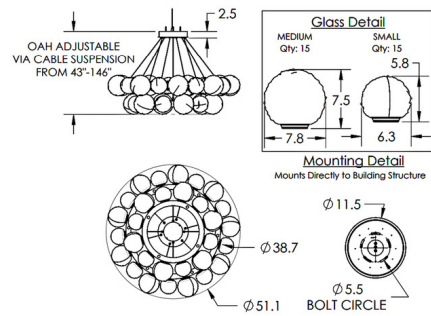

Specifications

COLOR	Amber
BODY FINISH	Gilded Brass
WATTAGE	176W
DIMMER	Low Voltage Electronic
DIMENSIONS	51.1"W x 43"H
INTEGRATED LED MODULE	40 x LED/4.4W/120V LED
COUNTRY OF ORIGIN	United States

Technical Information

PRODUCT DIMENSIONS	Min/Max Adjustable Height: 43" - 146"
COLOR RENDERING	93 CRI
LAMP COLOR	3000K
LUMENS/WATT	1,773.86
LUMINOUS FLUX	7805 lumens

CLICK TO VIEW PRODUCT

Notes: