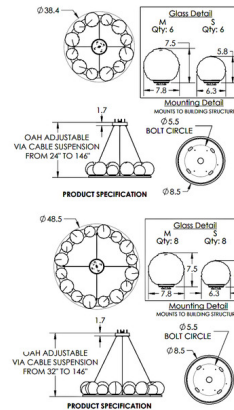

### Specifications

COLOR	Opal White
BODY FINISH	Flat Bronze
WATTAGE	41.6W
DIMMER	Low Voltage Electronic
DIMENSIONS	38.4"W x 24"H
INTEGRATED LED MODULE	16 x LED/2.6W/120V LED
COUNTRY OF ORIGIN	United States

### Technical Information

PRODUCT DIMENSIONS	Min/Max Adjustable Height: 24" - 146"
COLOR RENDERING	93 CRI
LAMP COLOR	3000K
LUMENS/WATT	1,387.69
LUMINOUS FLUX	3608 lumens

CLICK TO VIEW PRODUCT

Notes: