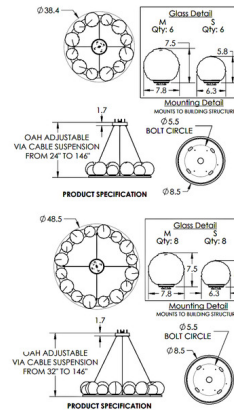

Shown in flat bronze / opal white

Specifications

COLOR	Opal White
BODY FINISH	Flat Bronze
WATTAGE	41.6W
DIMMER	Low Voltage Electronic
DIMENSIONS	38.4"W x 24"H
INTEGRATED LED MODULE	16 x LED/2.6W/120V LED
COUNTRY OF ORIGIN	United States

Technical Information

PRODUCT DIMENSIONS	Min/Max Adjustable Height: 24" - 146"
COLOR RENDERING	93 CRI
LAMP COLOR	3000K
LUMENS/WATT	1,387.69
LUMINOUS FLUX	3608 lumens

CLICK TO VIEW PRODUCT

Notes: