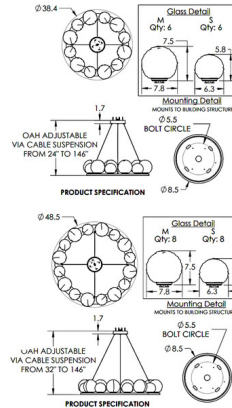

Specifications

COLOR Opal White
 BODY FINISH Flat Bronze
 WATTAGE 41.6W
 DIMMER Low Voltage Electronic
 DIMENSIONS 38.4"W x 24"H
 INTEGRATED LED MODULE 16 x LED/2.6W/120V LED
 COUNTRY OF ORIGIN United States

Technical Information

PRODUCT DIMENSIONS Min/Max Adjustable Height: 24" - 146"
 COLOR RENDERING 93 CRI
 LAMP COLOR 3000K
 LUMENS/WATT 1,387.69
 LUMINOUS FLUX 3608 lumens

Shown in flat bronze / opal white